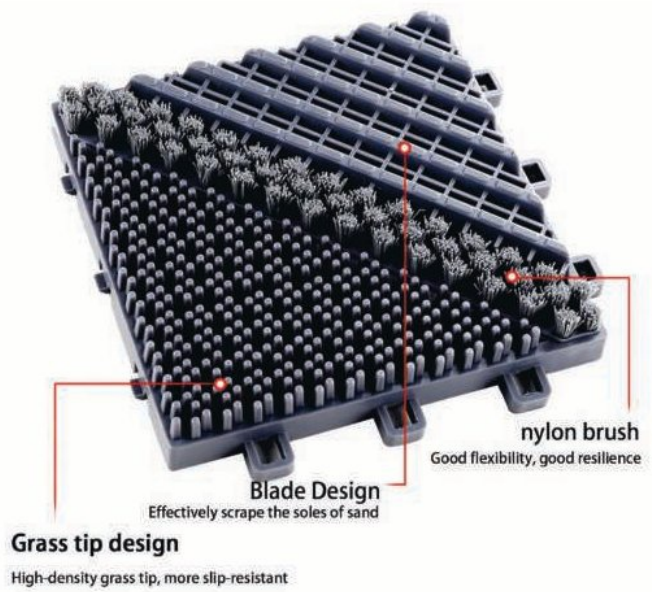

3 DUST REMOVAL STRUCTURE :

Concave and convex design The 3-in-1 design makes the sole clean more comprehensively fully scrapes the mud and removes the dirt, keeping the mud out of the door.	High density grass tip design Composed of more than 300 encrypted grass tips, high-heeled shoes do not get stuck when walking	Nylon 6.6 brush Waterproof and durable, anti-lodging characteristics, good dust removal effect
		Total thickness 2.5cm (1 inch)