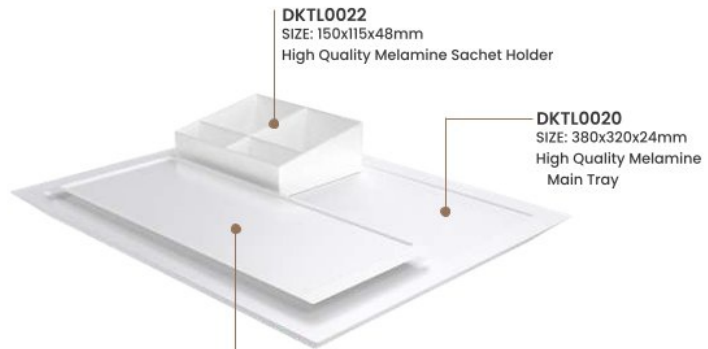

**DKTL0062**

Capacity : 1.0 Ltr  
Material : 304 SS+ABS  
Double Layer /Auto cut-off

**DKTL0045**

Capacity : 1.0 Ltr  
Material : 304 SS+ABS  
Automatic cut-off  
(Water level indicator)

**DKTL0067**

Capacity : 1.2 Ltr  
Material : 304 SS+ABS  
Automatic cut-off

**DKTL0028**

Capacity : 1.2 Ltr  
Material : 304 SS+ABS  
Double Layer /Auto cut-off

# CUSTOMIZE YOUR OWN SETS

**DKTL0013**  
 SIZE: 150x115x48mm  
 High Quality Melamine Sachet Holder

**DKTL0012**  
 SIZE: 380x320x24mm  
 High Quality Melamine  
 Main Tray

**DKTL0014**  
 SIZE: 332x130x11mm  
 High Quality Melamine Serving Tray