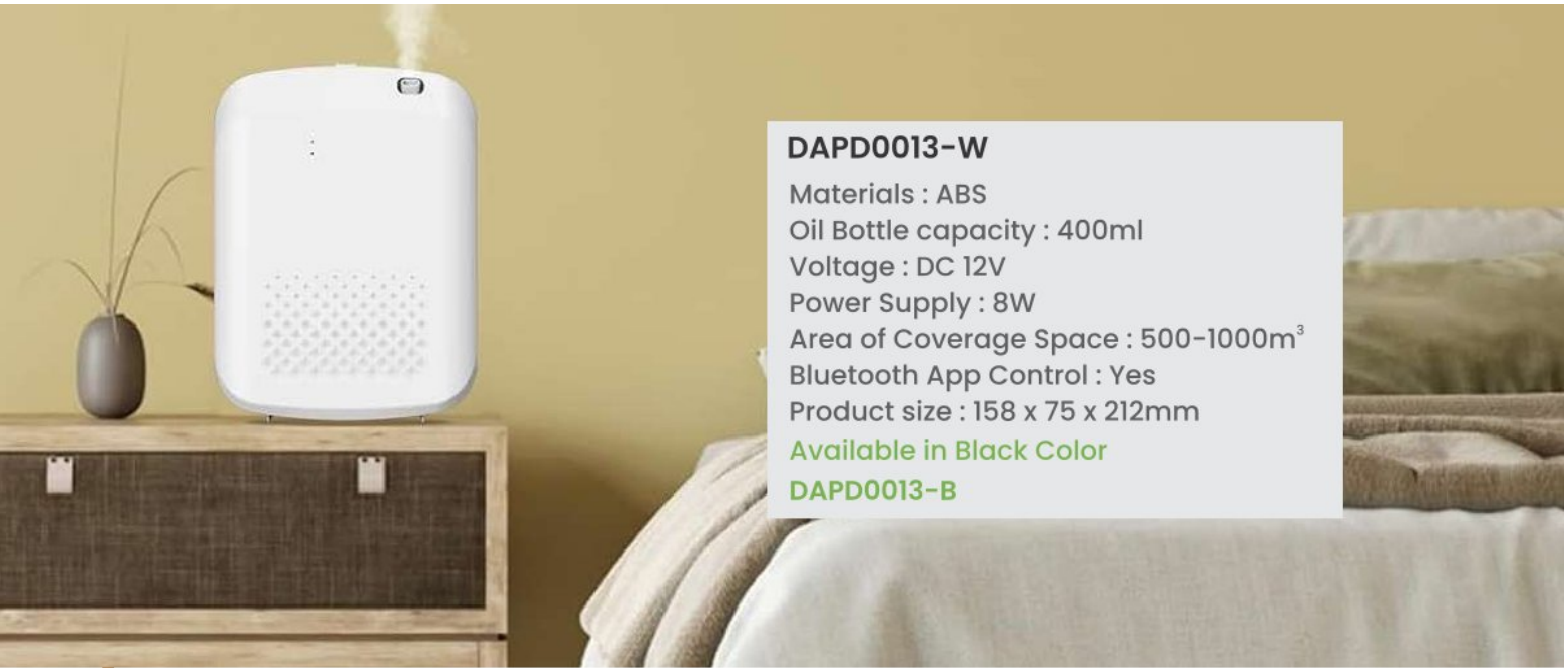

## TABLE TOP PAPER DISPENSERS

**DPDR0023**  
 Size : 255x130x66mm

**DPDR0024**  
 Size : 255x130x66mm

**DPDR0025**  
 Size : 150x110x90mm

**DAPD0013-W**  
 Materials : ABS  
 Oil Bottle capacity : 400ml  
 Voltage : DC 12V  
 Power Supply : 8W  
 Area of Coverage Space : 500-1000m<sup>3</sup>  
 Bluetooth App Control : Yes  
 Product size : 158 x 75 x 212mm  
 Available in Black Color  
**DAPD0013-B**