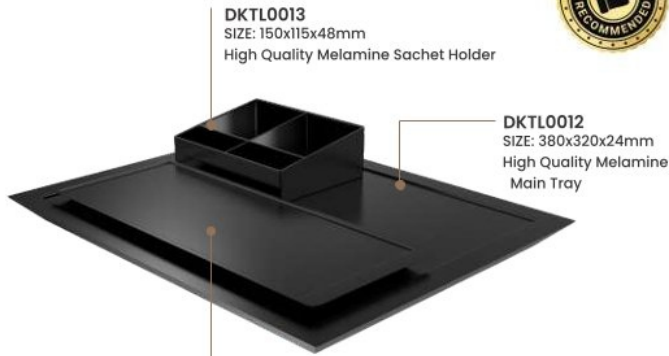

**DKTL0037**

Capacity : 1 Ltr  
Kettle Material : 304 SS  
Automatic cut-off  
(Water level indicator)

**DKTL0038**

Capacity : 1.2 Ltr  
Material : 304 SS+ABS  
Automatic cut-off

**DKTL0036**

Capacity : 1.0 Ltr  
Material : High Grade ABS  
Single Layer /Auto cut-off  
(Water level indicator)

**DKTL0062**

Capacity : 1.0 Ltr  
Material : 304 SS+ABS  
Double Layer /Auto cut-off

**DKTL0045**

Capacity : 1.0 Ltr  
Material : 304 SS+ABS  
Automatic cut-off  
(Water level indicator)

**DKTL0067**

Capacity : 1.2 Ltr  
Material : 304 SS+ABS  
Automatic cut-off

**DKTL0028**

Capacity : 1.2 Ltr  
Material : 304 SS+ABS  
Double Layer /Auto cut-off

# CUSTOMIZE YOUR OWN SETS

**DKTL0013**  
 SIZE: 150x115x48mm  
 High Quality Melamine Sachet Holder

**DKTL0012**  
 SIZE: 380x320x24mm  
 High Quality Melamine  
 Main Tray

**DKTL0014**  
 SIZE: 332x130x11mm  
 High Quality Melamine Serving Tray